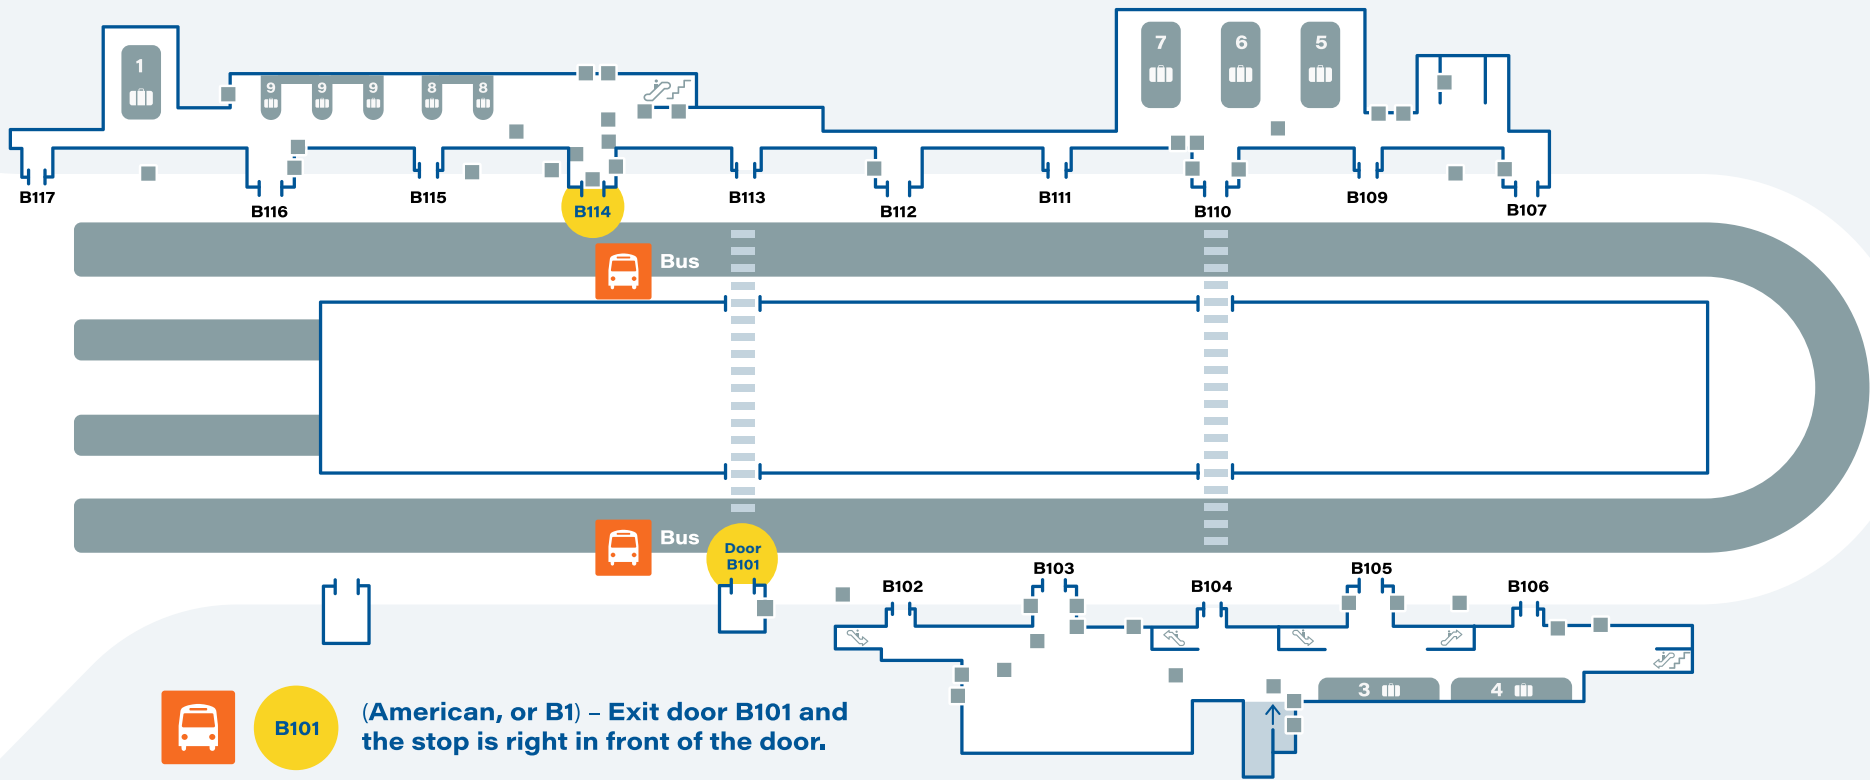

## Find Boston Express at Logan Airport

Passenger pick-up and drop-off is available at Terminals A, B, C & E only. Please be aware that some coaches are dropping off passengers ONLY. Boston Express drops off on the upper level and picks up on the lower level.

# Terminal A Level 1

Passenger pick-up and drop-off is available at Terminals A, B, C & E only. Please be aware that some coaches are dropping off passengers ONLY. Boston Express drops off on the upper level and picks up on the lower level.

# Terminal B Level 1

 **B101** (American, or B1) – Exit door B101 and the stop is right in front of the door.

 **B101** Exit door B114 and the stop is right in front of the door.

Passenger pick-up and drop-off is available at Terminals A, B, C & E only. Please be aware that some coaches are dropping off passengers ONLY. Boston Express drops off on the upper level and picks up on the lower level.

# Terminal E Level 1

**Exit door E107 and the stop is just outside the door.**

Passenger pick-up and drop-off is available at Terminals A, B, C & E only. Please be aware that some coaches are dropping off passengers ONLY. Boston Express drops off on the upper level and picks up on the lower level.