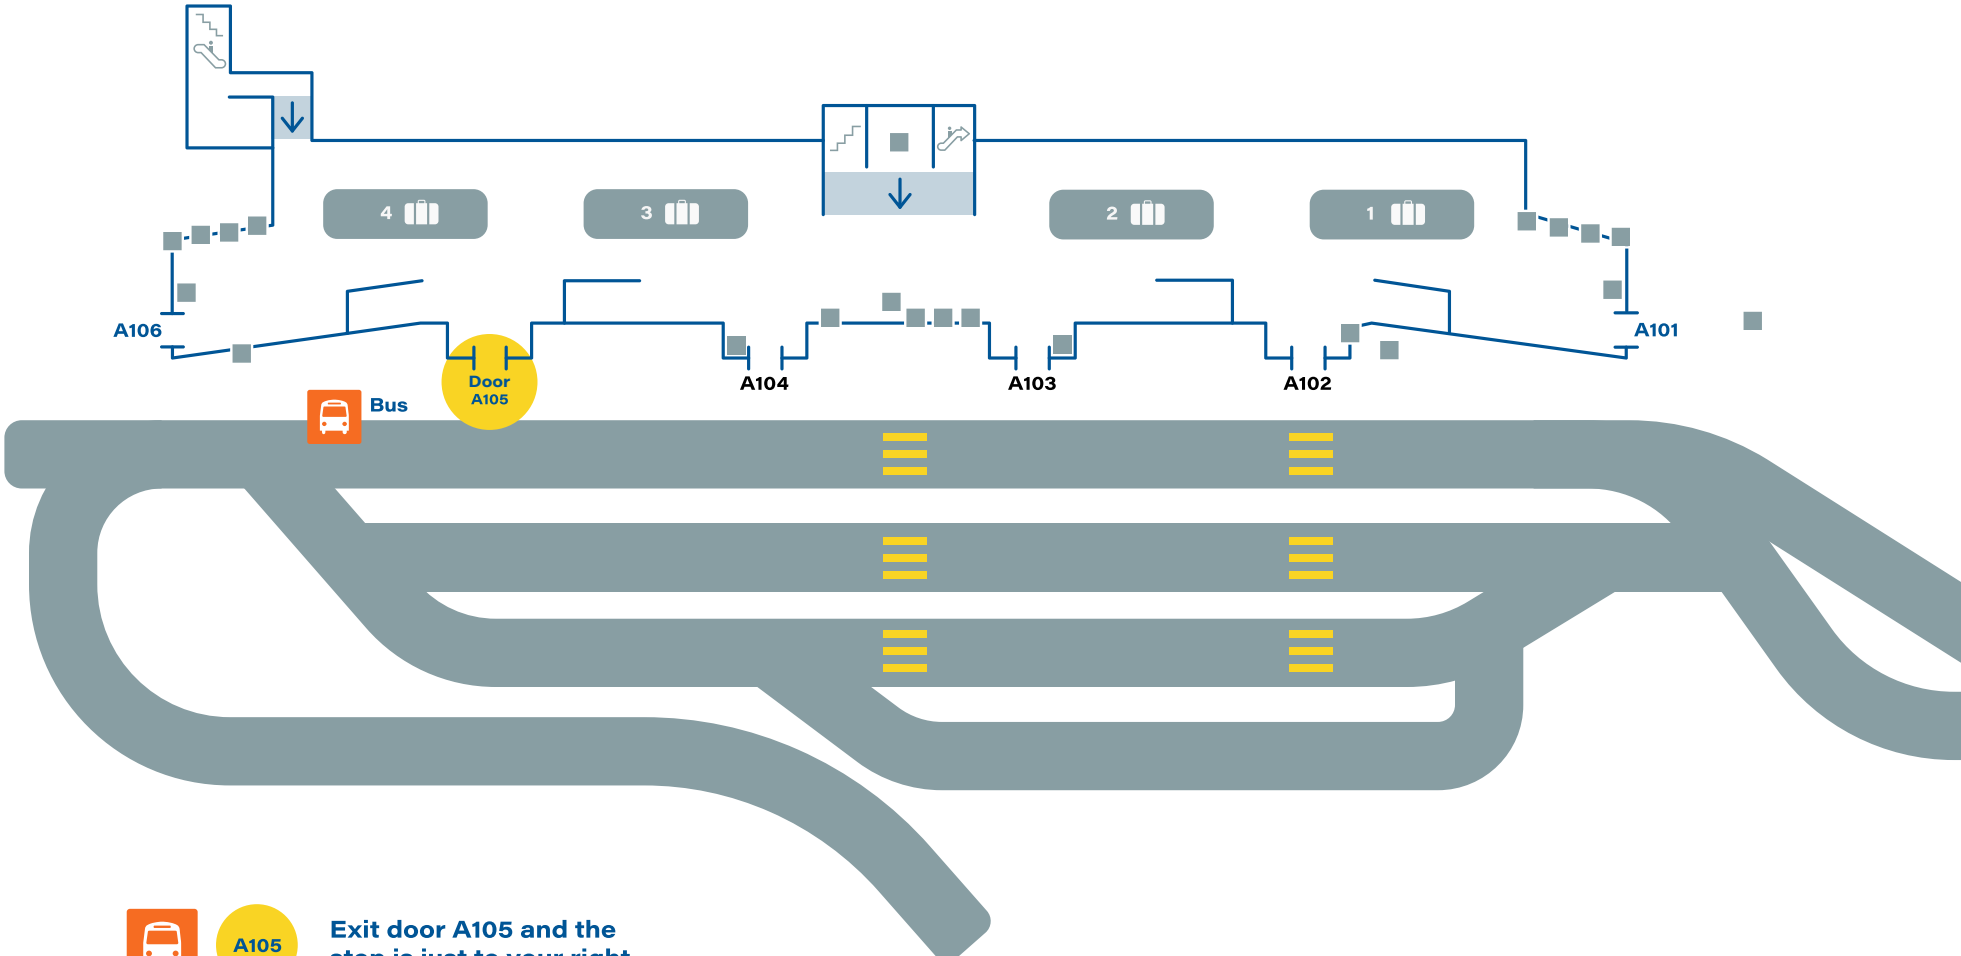

## Find Boston Express at Logan Airport

Passenger pick-up and drop-off is available at Terminals A, B, C & E only. Please be aware that some coaches are dropping off passengers ONLY. Boston Express drops off on the upper level and picks up on the lower level.

# Terminal A Level 1

Passenger pick-up and drop-off is available at Terminals A, B, C & E only. Please be aware that some coaches are dropping off passengers ONLY. Boston Express drops off on the upper level and picks up on the lower level.

# Terminal B Level 1

 **B101** (American, or B1) – Exit door B101 and the stop is right in front of the door.

 **B101** Exit door B114 and the stop is right in front of the door.

Passenger pick-up and drop-off is available at Terminals A, B, C & E only. Please be aware that some coaches are dropping off passengers ONLY. Boston Express drops off on the upper level and picks up on the lower level.

# Terminal E Level 1

**Exit door E107 and the stop is just outside the door.**

Passenger pick-up and drop-off is available at Terminals A, B, C & E only. Please be aware that some coaches are dropping off passengers ONLY. Boston Express drops off on the upper level and picks up on the lower level.