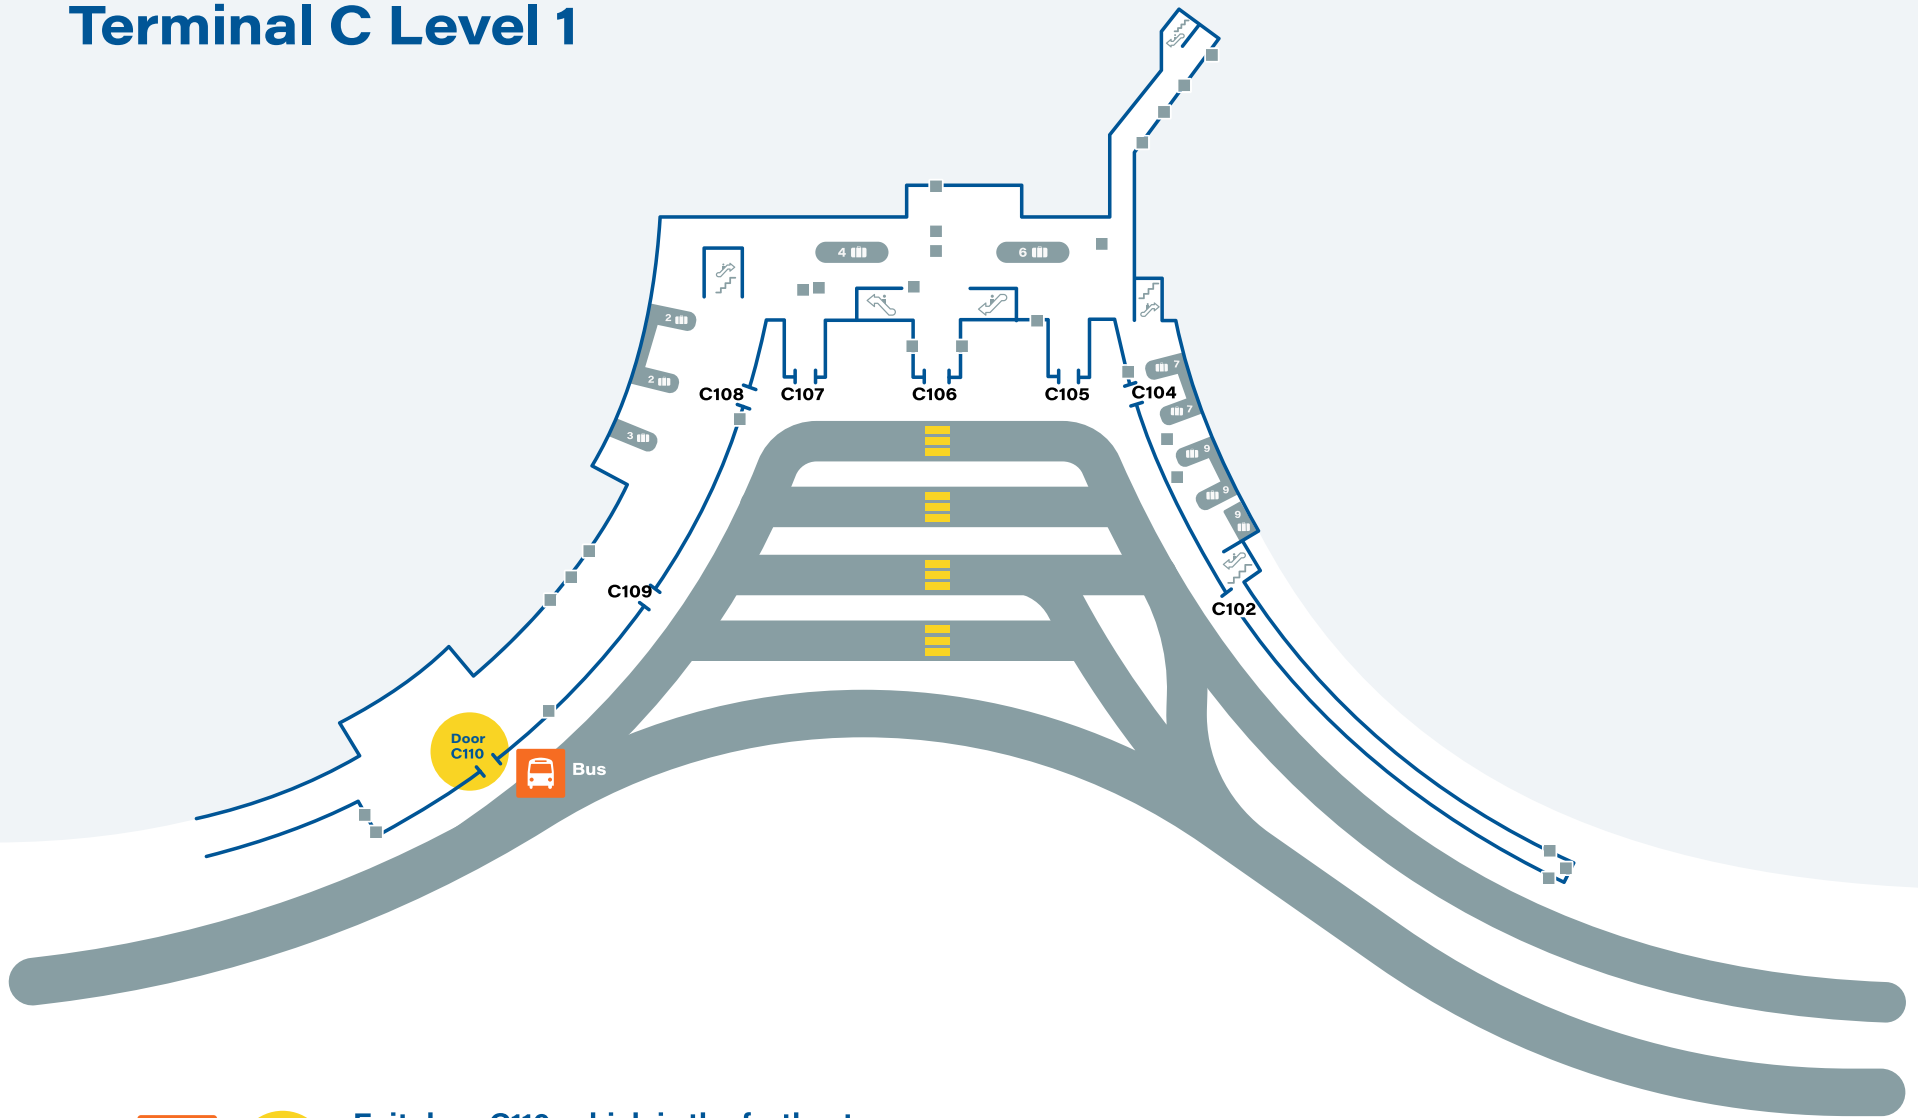

# Terminal A Level 1

Passenger pick-up and drop-off is available at Terminals A, B, C & E only. Please be aware that some coaches are dropping off passengers ONLY. Boston Express drops off on the upper level and picks up on the lower level.

# Terminal B Level 1

 **B101** (American, or B1) – Exit door B101 and the stop is right in front of the door.

 **B101** Exit door B114 and the stop is right in front of the door.

Passenger pick-up and drop-off is available at Terminals A, B, C & E only. Please be aware that some coaches are dropping off passengers ONLY. Boston Express drops off on the upper level and picks up on the lower level.

# Terminal C Level 1

**Exit door C110, which is the farthest door to the right from baggage claim (it's a long walk).**

Passenger pick-up and drop-off is available at Terminals A, B, C & E only. Please be aware that some coaches are dropping off passengers ONLY. Boston Express drops off on the upper level and picks up on the lower level.

# Terminal E Level 1

**Exit door E107 and the stop is just outside the door.**

Passenger pick-up and drop-off is available at Terminals A, B, C & E only. Please be aware that some coaches are dropping off passengers ONLY. Boston Express drops off on the upper level and picks up on the lower level.