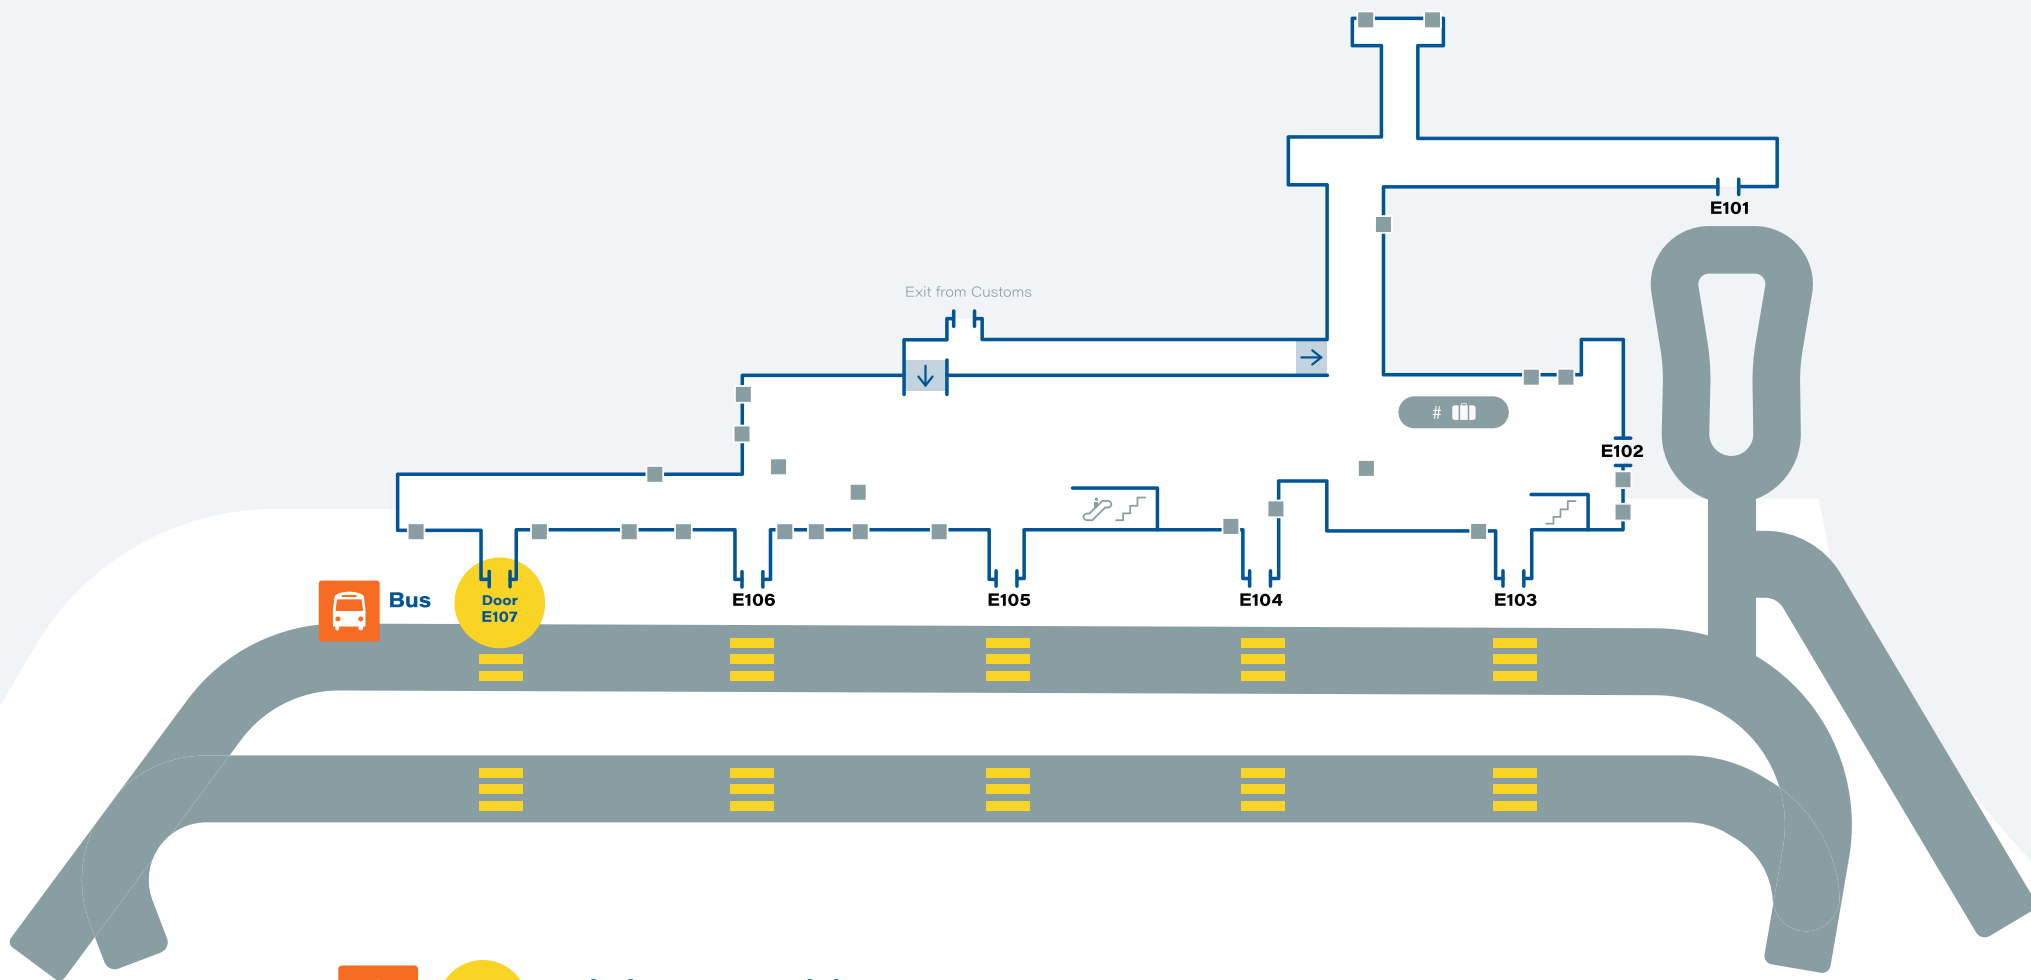

# Terminal A Level 1

Passenger pick-up and drop-off is available at Terminals A, B, C & E only. Please be aware that some coaches are dropping off passengers ONLY. Boston Express drops off on the upper level and picks up on the lower level.

# Terminal B Level 1

 **B101** (American, or B1) – Exit door B101 and the stop is right in front of the door.

 **B101** Exit door B114 and the stop is right in front of the door.

Passenger pick-up and drop-off is available at Terminals A, B, C & E only. Please be aware that some coaches are dropping off passengers ONLY. Boston Express drops off on the upper level and picks up on the lower level.

# Terminal C Level 1

**Exit door C110, which is the farthest door to the right from baggage claim (it's a long walk).**

Passenger pick-up and drop-off is available at Terminals A, B, C & E only. Please be aware that some coaches are dropping off passengers ONLY. Boston Express drops off on the upper level and picks up on the lower level.

# Terminal E Level 1

**Exit door E107 and the stop is just outside the door.**

Passenger pick-up and drop-off is available at Terminals A, B, C & E only. Please be aware that some coaches are dropping off passengers ONLY. Boston Express drops off on the upper level and picks up on the lower level.