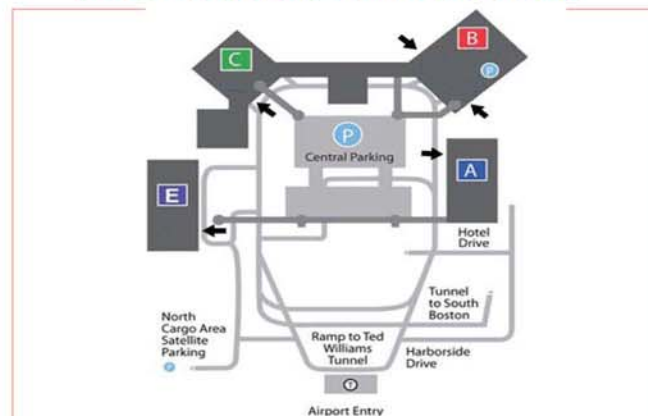

TICKET AGENCIES AND BUS STOPS

- ▲ **BOSTON, MA** - South Station Transportation Center, 700 Atlantic Ave.
- ▲ **CONCORD, NH** - Concord Transportation Center, 30 Stickney Ave.
- **LOGAN AIRPORT** - BostonExpress Bus offers pick-up and drop-off services at all terminals. It is important for passengers to be outside waiting by the orange "Scheduled Bus" sign at each terminal for pick-up. Due to traffic, the bus may not be able to stop in the exact location, but will pull to the curb as close as possible. The driver will exit the bus, and call the destination of that coach. It is important for passengers to pay attention and be in the designated area prior to departure time. Bus stops at all Terminals (A, B, C & E). Departure times begin at Terminal A. All other time stops are approximate: for Terminal B, add 2 minutes; Terminal C, add 4 minutes; Terminal E, add 5 minutes.
- ▲ **LONDONDERRY, NH** - Exit 4 Terminal/Park & Ride, 2 Garden Lane
- ▲ **NORTH LONDONDERRY, NH** - Trans. Ctr., 4 Symmes Drive, Exit 5 off I-93
- ▲ **MANCHESTER, NH** - Transportation Center - Downtown, 119 Canal Street
- ▲ **SALEM, NH** - Transportation Center, 10 Raymond Avenue, Exit 2 off I-93
- ▲ **NASHUA, NH** - Exit 8 Terminal, 8 North Southwood Dr, Exit 8 off Rt 3
- ▲ **TYNGSBOROUGH, MA** - Park & Ride, 99 Kendall Rd, Exit 35 off Rt 3

Terminals Printed in BOLD TYPE

- ▲ AGENCY SYMBOL - Full Service Agency
- NO TICKET SALES - Bus stop only; tickets are purchased enroute.

LOGAN AIRPORT INFORMATION

Pick up location available at all terminals:
Downstairs, outside of baggage claim, near the orange "Scheduled Bus" sign.

Departure times for Logan Airport begin at Terminal A

All Logan Airport arrival and departure times listed in our timetables are for Terminal A. All other time stops are approximate: for Terminal B, add 2 minutes; Terminal C, add 4 minutes; Terminal E, add 5 minutes.

FIND YOUR BUS

Logan Airport Bus Stop Location Map

Looking for your Scheduled Bus Stop at the airport?
<http://www.bostonexpressbus.com/stop/boston-logan-international-airport/>

NEW! Boston South Station Interactive Map

Need help finding your way around South Station?
<http://www.bostonexpressbus.com/stop/boston-south-station/>

1-800-639-8080

603-845-1999

TTY Relay: 711 or 1-800-735-2964

www.bostonexpressbus.com

Please arrive at terminal/agency at least 15 minutes prior to departure time.
For Boston South Station and Holidays please allow 30 minutes.